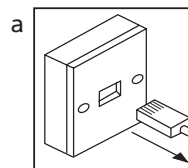

RIES

BT ACCESSO

Portable Extension Reel

10 METRES

Extend your telephone cord by 10 metres.
Incorporates both standard BT and RJ11 sockets.
RJ11 socket is typically used for PC modems.

RIES

BT ACCESSO

Portable Extension Reel

10 METRES

CONTENTS

- Portable Extension Reel 10-metres

INSTRUCTIONS

1. Remove the telephone cord from the wall socket (a).
2. Push the extension lead into the wall socket (b).
3. Pull out the required length of lead from the reel.
4. Slide back the socket cover on the reel and plug the telephone or modem cord into the socket (c).