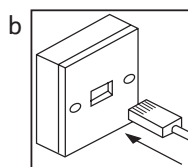

RIES

BT ACCESSO

Portable Extension Reel

10 METRES

Extend your telephone cord by 10 metres.
Incorporates both standard BT and RJ11 sockets.
RJ11 socket is typically used for PC modems.

RIES

BT ACCESSO

Portable Extension Reel

10 METRES

CONTENTS

- Portable Extension Reel 10-metres

INSTRUCTIONS

1. Remove the telephone cord from the wall socket (a).
2. Push the extension lead into the wall socket (b).
3. Pull out the required length of lead from the reel.
4. Slide back the socket cover on the reel and plug the telephone or modem cord into the socket (c).