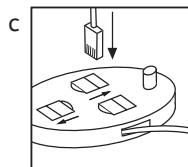

RIES

BT ACCESSO

Portable Extension Reel

10 METRES

Extend your telephone cord by 10 metres.
Incorporates both standard BT and RJ11 sockets.
RJ11 socket is typically used for PC modems.

RIES

BT ACCESSO

Portable Extension Reel

10 METRES

CONTENTS

- Portable Extension Reel 10-metres

INSTRUCTIONS

1. Remove the telephone cord from the wall socket (a).
2. Push the extension lead into the wall socket (b).
3. Pull out the required length of lead from the reel.
4. Slide back the socket cover on the reel and plug the telephone or modem cord into the socket (c).